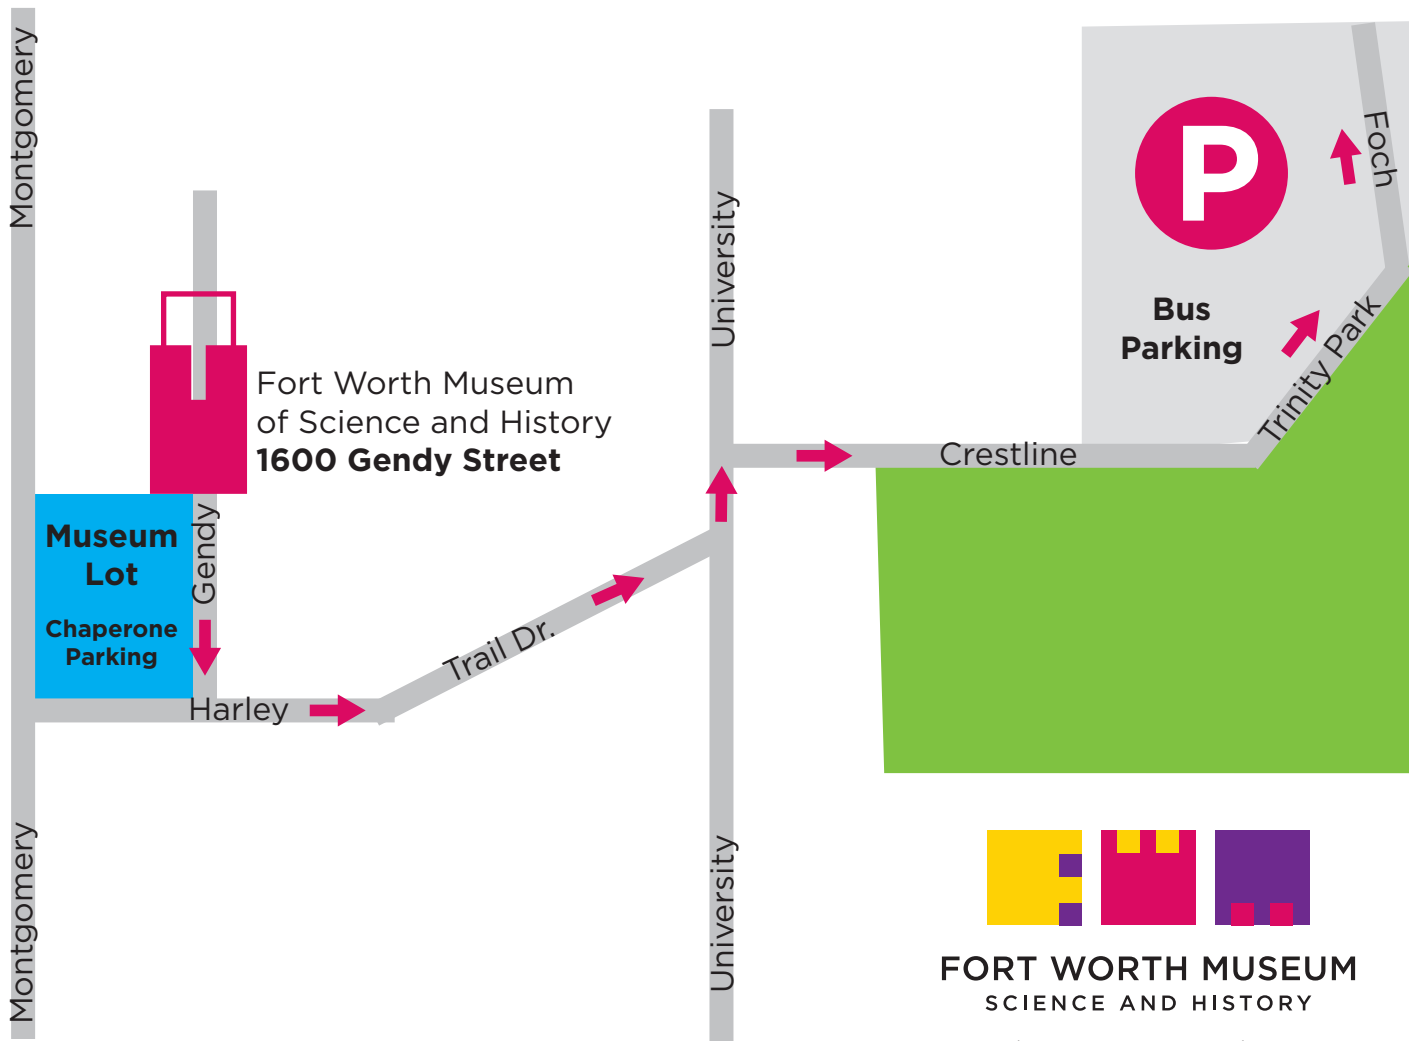

All parking in the Cultural District is owned by the City of Fort Worth. Fees are not collected by the Museum or Museum personnel.

Bus Parking:

- Bus parking information is current as of February 14, 2017.
- After student drop-off, buses may park in the large lot located east of Farrington Field (see map).
- Please note, bus parking location and associated parking fees are subject to change.
- If changes are made to bus parking location, fees, etc., the museum will inform you and your group upon receipt of such changes or at time of drop-off.

Chaperone Parking:

- Individual vehicles are welcome to park anywhere in the cultural district however fees are applicable in every lot.
- Parking in the Museum Lot is \$10.00 per vehicle and is available on a first come first served basis. Please pay for Museum Lot parking inside the Museum. Spaces are limited.
- Parking at the Will Rogers Coliseum or the Heritage Parking Garage is on a timed/graduated rate and can vary from \$3 - \$10 contingent upon length of visit/time parked.